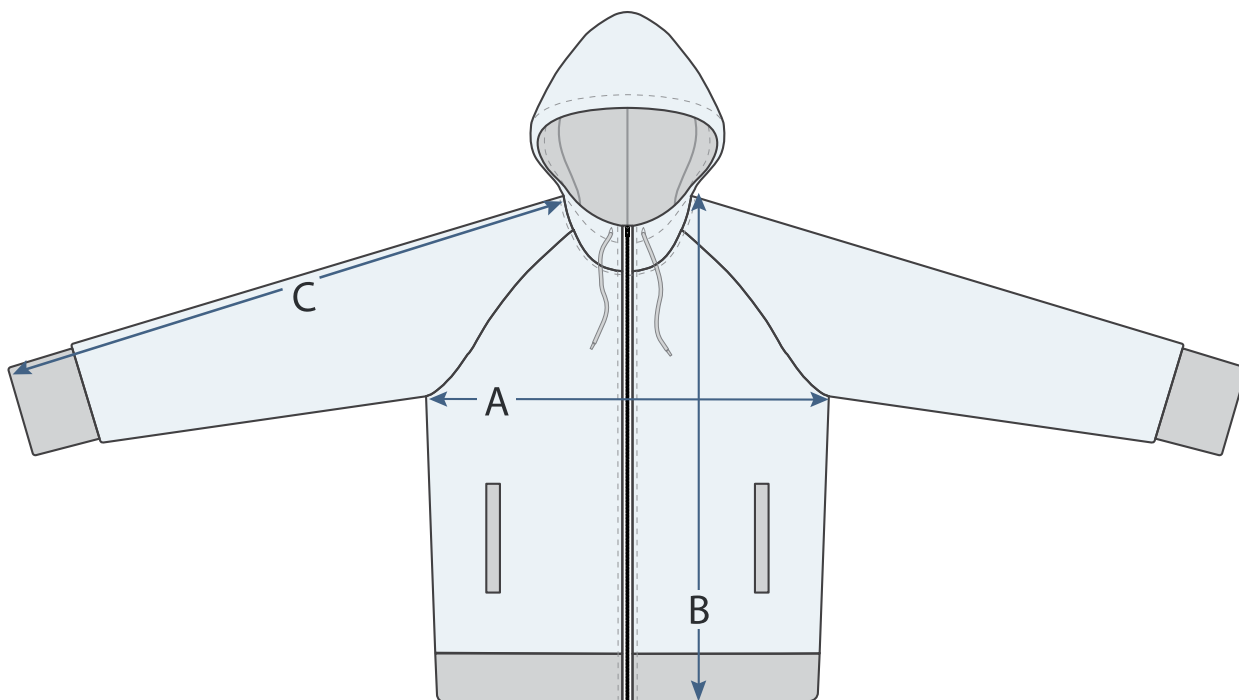

DIF HUPPARI

TEAMSHIELD TEKNINEN HUPPARI

KOKOTAULUKKO

Model: J003, Mens Hooded Jacket

	XS	S	M	L	XL	2XL	3XL
(A)	46	50	54	58	62	66	70
(B)	63	66,5	67,5	71	72	75,5	76,5
(C)	67	72	77	82	87	92	97

All garment sizes are in cm. and subject to the tolerance of ± 2 cm.

100% POLYESTER